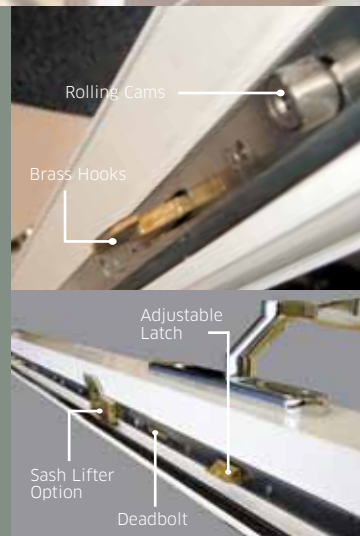

Keeping you safe and secure

All our doors have been designed with botDoors are at the heart of your home's security, and we design our products to ensure that visitors to your home are only the welcome ones.

Not only do all our doors meet industry standards, but we also work closely with the police under the 'Secure by Design' scheme to make sure our customers enjoy the best possible protection and peace of mind.

So whether it's our enhanced security hinges, state of the art sashlifter lock or innovative anti-lift hook bolts, our dedication to security is second to none.

In addition, all of our patio, French and bi-fold doors are available with easy-glide panels and a low threshold, making them ideal for those looking for easy wheelchair access.

Tested to 170,000 cycles, providing one of the most durable hinges available

Face mounted hinge system suitable for inward/outward opening doors

Six fixing points on the flag hinge body, guaranteeing enhanced security

Robust zinc alloy casting, guaranteeing long term performance

Nylon brushes providing an ultra-smooth action

Fully adjustable in three directions

Two stabilising pins on hinge body providing enhanced security

Rolling Cams

Brass Hooks

Adjustable Latch

Sash Lifter Option

Deadbolt

Centre Hookbolt

- Extra level of security in centre of door with lock and deadbolt
- High level of security
- Sashlifter mechanism

Adjustable roller

- Provides a tight weatherproof seal down the full length of the door
- Increased smoother and lower operational forces
- Less wear on hooks
- Adjustable 1.5mm to right or left of centre.

Avocet sashlifter lock